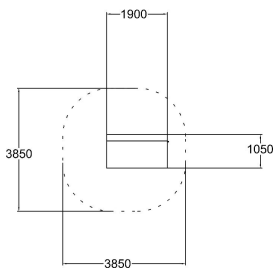

-  Meeting points
2
-  Play panels
3
-  Roofs
1

User age	1+
Number of users	5
Product length, mm	1050
Product width, mm	1900
Product height, mm	2320
Falling space, m ²	13
Max. free fall height, mm	270
Safety info	EN 1176-1 TÜV