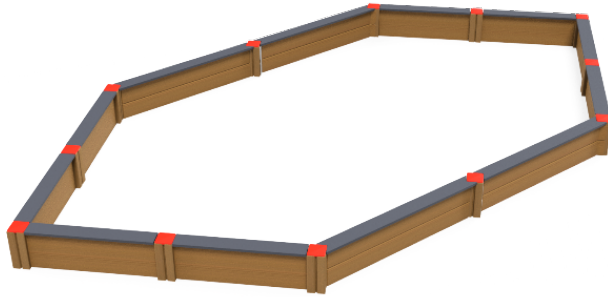


 Balancing  
2

 Climbing  
4

 Meeting points  
2

 Roofs  
1

 Slides  
2

 Towers  
1

User age	1+
Product length, mm	5960
Product width, mm	2490
Product height, mm	3820
Impact area, m <sup>2</sup>	32
Falling space, m <sup>2</sup>	35
Safety info	EN 1176-1, 3 TÜV