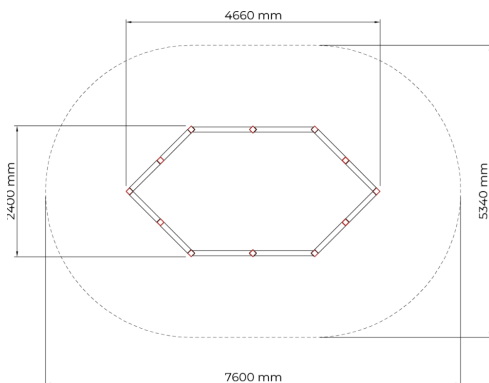


 Balancing  
2

 Climbing  
4

 Meeting points  
2

 Roofs  
1

 Slides  
2

 Towers  
1

User age	1+
Product length, mm	5960
Product width, mm	2490
Product height, mm	3820
Impact area, m <sup>2</sup>	32
Falling space, m <sup>2</sup>	35
Safety info	EN 1176-1, 3 TÜV