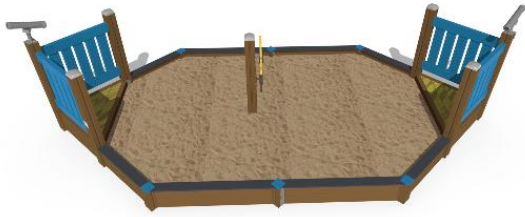

Q12398

SANDPLAY BOAT

Impact area, m ²	1
Max. free fall height, mm	250
Safety info	EN 1176-1:2008