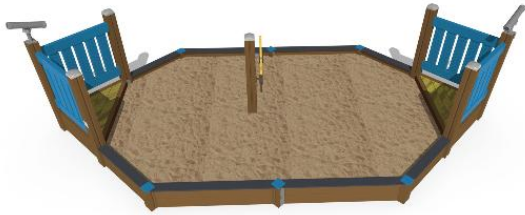

# SANDPLAY BOAT

Impact area, m <sup>2</sup>	1
Max. free fall height, mm	250
Safety info	EN 1176-1:2008