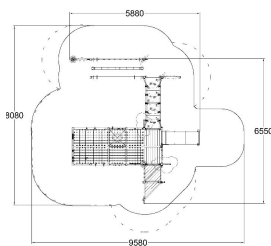

-  Balancing
3
-  Bridges
1
-  Climbing
4
-  Dynamic
1
-  Meeting points
3
-  Play panels
8
-  Towers
3

User age	1+
Number of users	31
Product length, mm	6650
Product width, mm	5880
Product height, mm	3360
Impact area, m ²	58
Falling space, m ²	64.6
Max. free fall height, mm	1970
Safety info	EN 1176-1, 3 TÜV
Ropes	