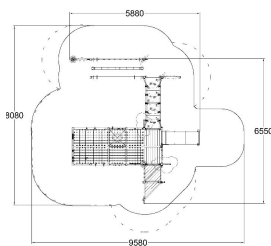

-  Balancing  
3
-  Bridges  
1
-  Climbing  
4
-  Dynamic  
1
-  Meeting points  
3
-  Play panels  
8
-  Towers  
3

User age	1+
Number of users	31
Product length, mm	6650
Product width, mm	5880
Product height, mm	3360
Impact area, m <sup>2</sup>	58
Falling space, m <sup>2</sup>	64.6
Max. free fall height, mm	1970
Safety info	EN 1176-1, 3 TÜV
Ropes	