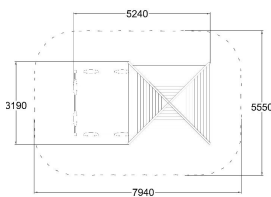

Q12369

SANDBOX WITH ROOF 2,4X4.8

Sand and toy tractor not included

Impact area, m ²	1
Safety info	EN 1176-1:2008