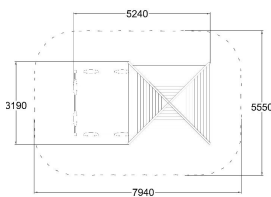

Q12369

SANDBOX WITH ROOF 2,4X4.8

Sand and toy tractor not included

| | |
|-----------------------------|----------------|
| Impact area, m ² | 1 |
| Safety info | EN 1176-1:2008 |