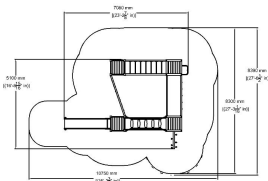

-  Balancing  
1
-  Bridges  
1
-  Climbing  
4
-  Crawling  
1
-  Roofs  
2
-  Slides  
2
-  Towers  
4

User age	4+
Number of users	20
Product length, mm	5100
Product width, mm	7080
Product height, mm	3950
Impact area, m <sup>2</sup>	65
Falling space, m <sup>2</sup>	65.3
Max. free fall height, mm	2470
Safety info	EN 1176-1, 3 TÜV
Ropes	