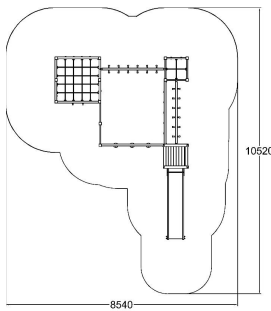

Balancing
1

Climbing
10

Meeting points
1

Slides
1

Towers
1

User age	4+
Number of users	25
Product length, mm	4920
Product width, mm	10520
Product height, mm	3300
Impact area, m ²	61
Falling space, m ²	61
Height required, mm	4000
Max. free fall height, mm	1970
Safety info	EN 1176-1, 3 TÜV
Ropes	