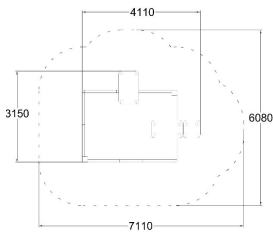

# SANDBOX INCLUSIVE

User age	1+
Max. free fall height, mm	600
Safety info	EN 1176-1 TÜV