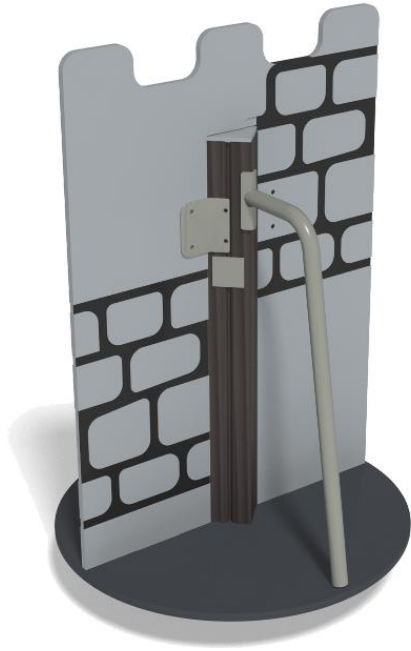

**CASTLE CAROUSEL**

User age	2+
Falling space, m <sup>2</sup>	18
Max. free fall height, mm	1000
Safety info	EN 1176-1, 5 TÜV
Installation time (for 1), h	3