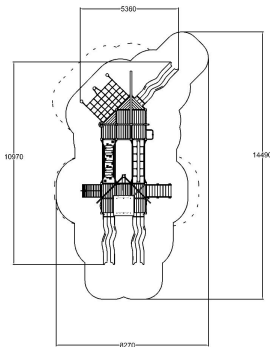

-  Bridges
2
-  Climbing
4
-  Play panels
7
-  Roofs
1
-  Slides
4

User age	3+
Number of users	40
Product length, mm	10970
Product width, mm	5360
Product height, mm	6170
Impact area, m ²	78.1
Falling space, m ²	86.4
Max. free fall height, mm	1520
Safety info	EN 1176-1, 3 TÜV
Ropes	