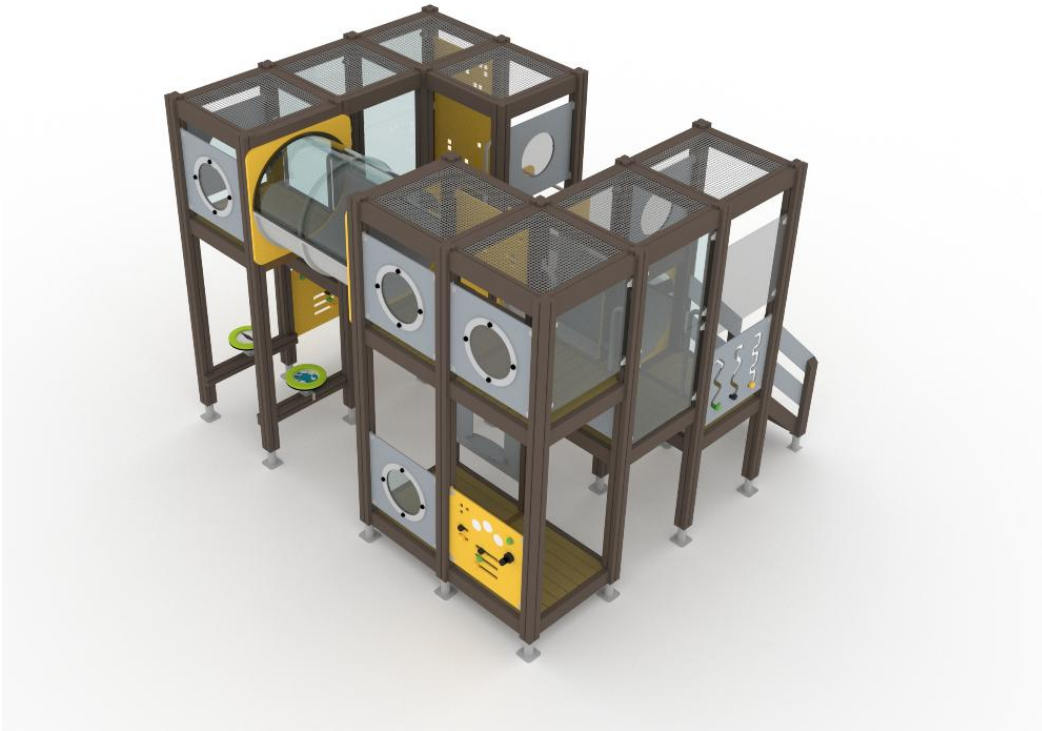

-  Climbing
1
-  Crawling
2
-  Meeting points
7
-  Play panels
7
-  Slides
1

User age	1+
Number of users	28
Product length, mm	3700
Product width, mm	4170
Product height, mm	2800
Impact area, m ²	13.8
Falling space, m ²	16
Max. free fall height, mm	1000
Safety info	EN 1176-1, 3 TÜV