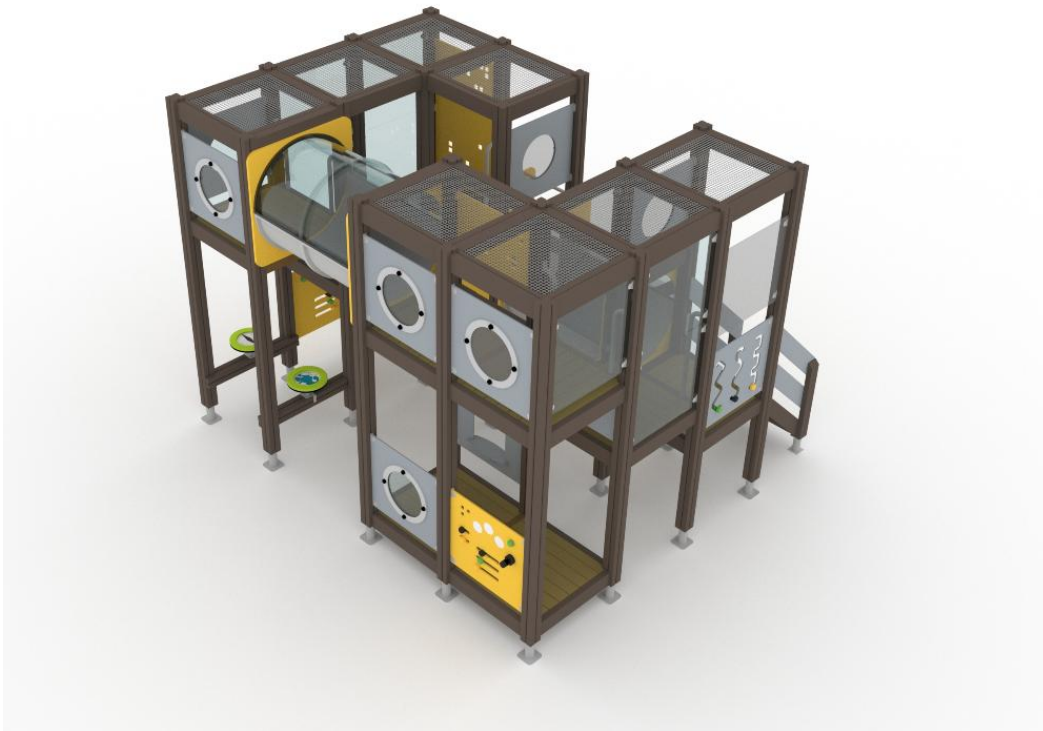

-  Climbing  
1
-  Crawling  
2
-  Meeting points  
7
-  Play panels  
7
-  Slides  
1

User age	1+
Number of users	28
Product length, mm	3700
Product width, mm	4170
Product height, mm	2800
Impact area, m <sup>2</sup>	13.8
Falling space, m <sup>2</sup>	16
Max. free fall height, mm	1000
Safety info	EN 1176-1, 3 TÜV