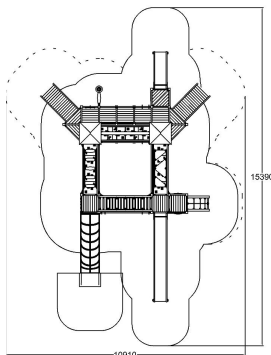

-  Balancing
2
-  Bridges
4
-  Climbing
3
-  Meeting points
6
-  Play panels
4
-  Roofs
2
-  Slides
3
-  Towers
4

User age	3+
Number of users	50
Product length, mm	11390
Product width, mm	7920
Product height, mm	4250
Impact area, m ²	96
Falling space, m ²	111
Height required, mm	5250
Max. free fall height, mm	1970
Safety info	EN 1176-1, 3:2008
Ropes	