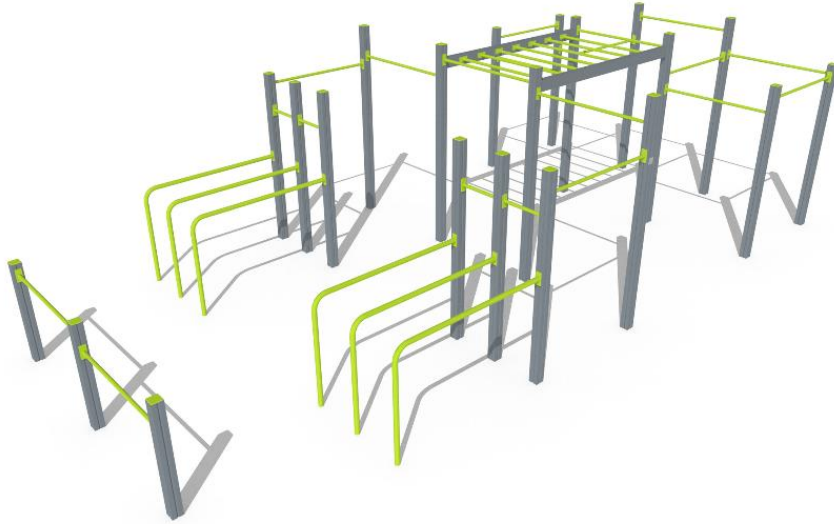

STREET WORKOUT

Max. free fall height, mm	1300
Safety info	EN 16630