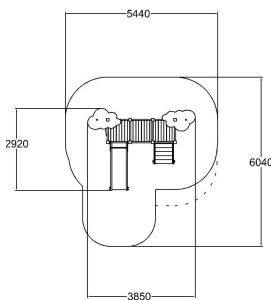

-  Climbing
1
-  Play panels
1
-  Slides
1

User age	1+
Number of users	10
Product length, mm	2920
Product width, mm	3850
Product height, mm	3060
Impact area, m ²	24.8
Falling space, m ²	26.1
Max. free fall height, mm	1000
Safety info	EN 1176-1, 3 TÜV