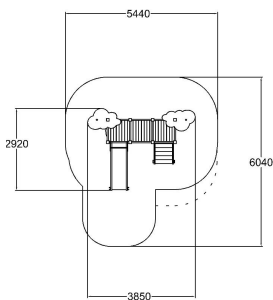

-  Climbing
1
-  Play panels
1
-  Slides
1

User age	1+
Number of users	10
Product length, mm	2920
Product width, mm	3850
Product height, mm	3060
Impact area, m ²	24.8
Falling space, m ²	26.1
Max. free fall height, mm	1000
Safety info	EN 1176-1, 3 TÜV