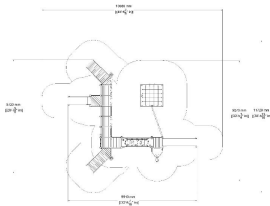

CLIMBING & INCLUSIVE PLAY

-  Balancing
1
-  Bridges
1
-  Climbing
4
-  Dynamic
1
-  Exercising
2
-  Meeting points
2
-  Play panels
4
-  Slides
2

User age	1+
Number of users	30
Product length, mm	8720
Product width, mm	9910
Product height, mm	2350
Impact area, m ²	75.7
Falling space, m ²	96.3
Max. free fall height, mm	2240
Safety info	EN 1176-1, 3 TÜV
Ropes	