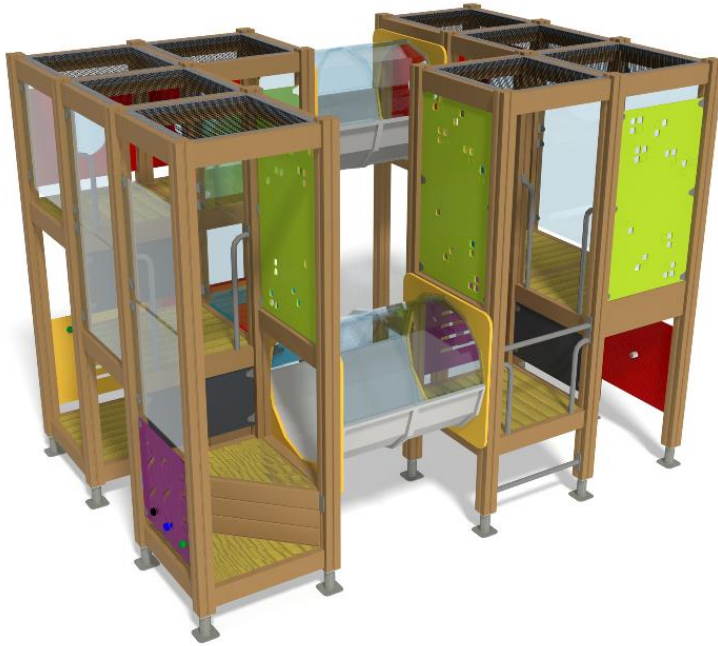

PLAY LABYRINTH

Impact area, m ²	36
Max. free fall height, mm	270
Safety info	EN 1176-1:2008