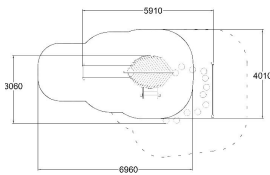

Q12068

SMALL PLAY HOUSE WITH STEPS

Impact area, m ²	46
Max. free fall height, mm	1000
Safety info	EN 1176-1, 3:2017 TUV