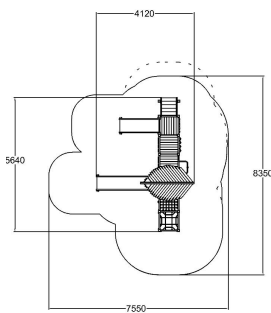

-  Climbing  
3
-  Roofs  
1
-  Slides  
3
-  Towers  
1

User age	1+
Number of users	15
Product length, mm	5640
Product width, mm	3870
Product height, mm	4050
Impact area, m <sup>2</sup>	46.1
Falling space, m <sup>2</sup>	48.2
Max. free fall height, mm	2190
Safety info	EN 1176-1, 3 TÜV
Installation time (for 1), h	17
Ropes	