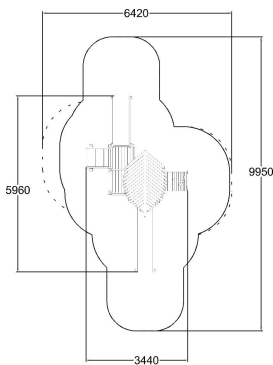

Q12060-1

PLAY TOWERS

| | |
|-----------------------------|------------------|
| User age | 1+ |
| Impact area, m ² | 36 |
| Max. free fall height, mm | 1470 |
| Safety info | EN 1176-1, 3 TÜV |