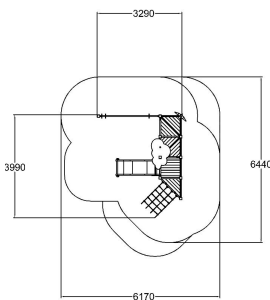

-  Climbing
1
-  Roofs
1
-  Slides
1

User age	1+
Number of users	10
Product length, mm	3290
Product width, mm	3990
Product height, mm	3040
Impact area, m ²	30.8
Falling space, m ²	35.1
Max. free fall height, mm	1000
Safety info	EN 1176-1, 3 TÜV