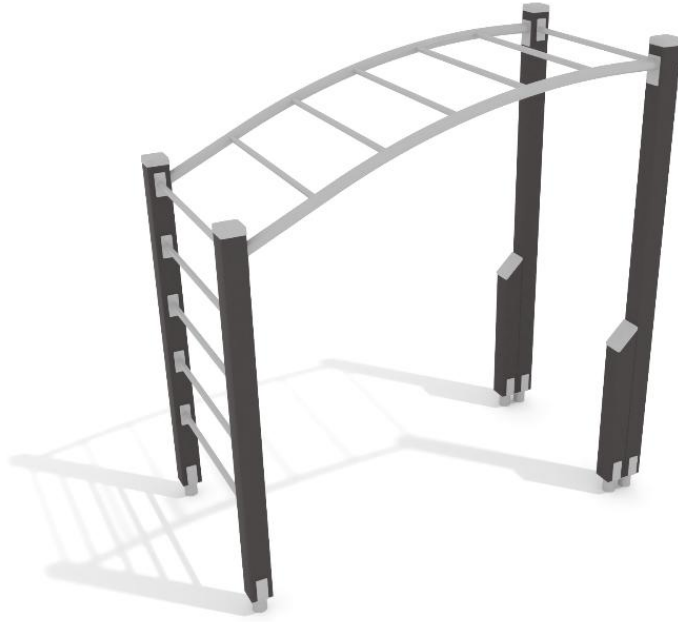

MONKEY BARS

Product length, mm	2505
Product width, mm	1305
Product height, mm	2725
Impact area, m ²	30.7
Max. free fall height, mm	2620
Safety info	EN 16630, EN 1176-1 TÜV