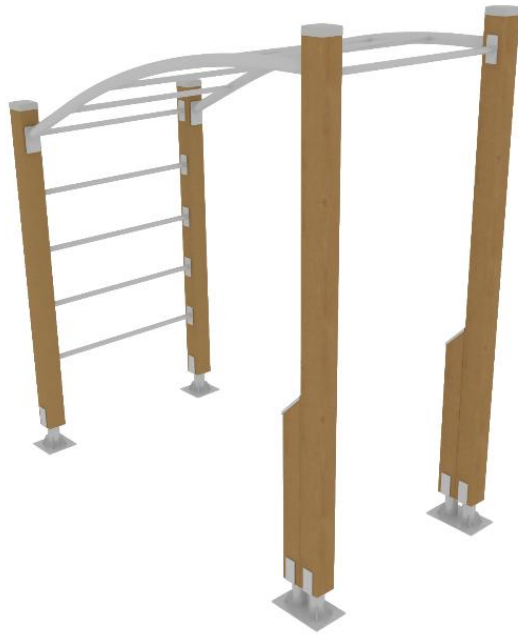

MONKEY BARS

Product length, mm	2540
Product width, mm	1380
Product height, mm	2770
Impact area, m ²	34
Falling space, m ²	34
Max. free fall height, mm	2630
Safety info	EN 16630, EN 1176-1 TÜV