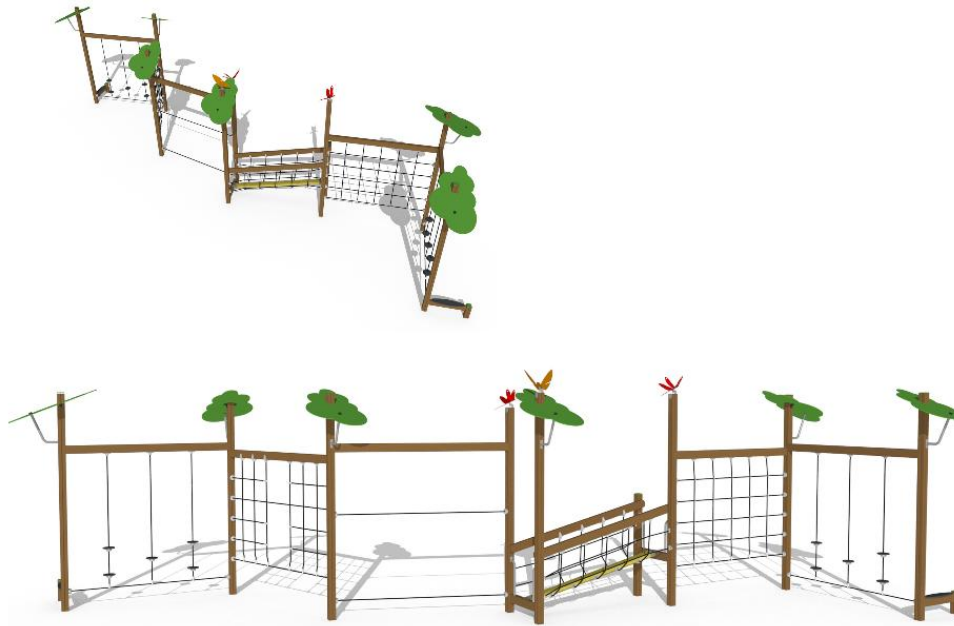

Q11927

CLIMBING ADVENTURE

User age	4+
Number of users	14
Impact area, m ²	58
Max. free fall height, mm	2300
Safety info	EN 1176-1:2017 TUV
Installation time (for 1), h	16
Ropes	