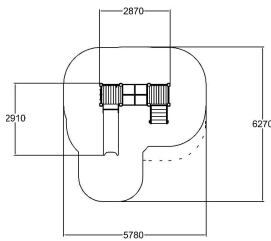

-  Climbing
1
-  Crawling
1
-  Meeting points
2
-  Play panels
4
-  Slides
1
-  Towers
1

User age	1+
Number of users	10
Product length, mm	2910
Product width, mm	2870
Product height, mm	1790
Impact area, m ²	27
Falling space, m ²	28.5
Max. free fall height, mm	1000
Safety info	EN 1176-1, 3 TÜV