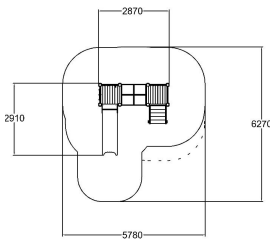

-  Climbing  
1
-  Crawling  
1
-  Meeting points  
2
-  Play panels  
4
-  Slides  
1
-  Towers  
1

User age	1+
Number of users	10
Product length, mm	2910
Product width, mm	2870
Product height, mm	1790
Impact area, m <sup>2</sup>	27
Falling space, m <sup>2</sup>	28.5
Max. free fall height, mm	1000
Safety info	EN 1176-1, 3 TÜV