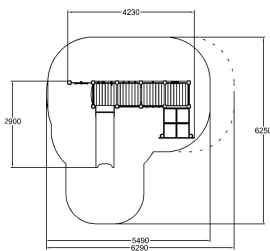

-  Crawling
1
-  Play panels
6
-  Slides
1

User age	2+
Number of users	7
Product length, mm	2910
Product width, mm	4230
Product height, mm	1730
Impact area, m ²	25.3
Falling space, m ²	28.4
Max. free fall height, mm	1000
Safety info	EN 1176-1, 3 TÜV