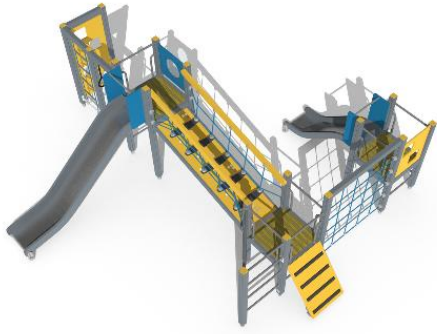

TOWER PLAY WITH SLIDES

Max. free fall height, mm	1970
Safety info	EN 1176-1, 3:2008
Ropes	