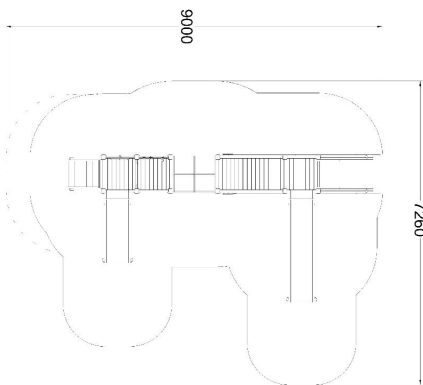

-  Climbing
1
-  Crawling
1
-  Play panels
3
-  Slides
2
-  Towers
2

User age	2+
Product length, mm	7400
Product width, mm	3540
Product height, mm	3030
Impact area, m ²	46
Falling space, m ²	47.3
Max. free fall height, mm	1470
Safety info	EN 1176-1, 3 TÜV