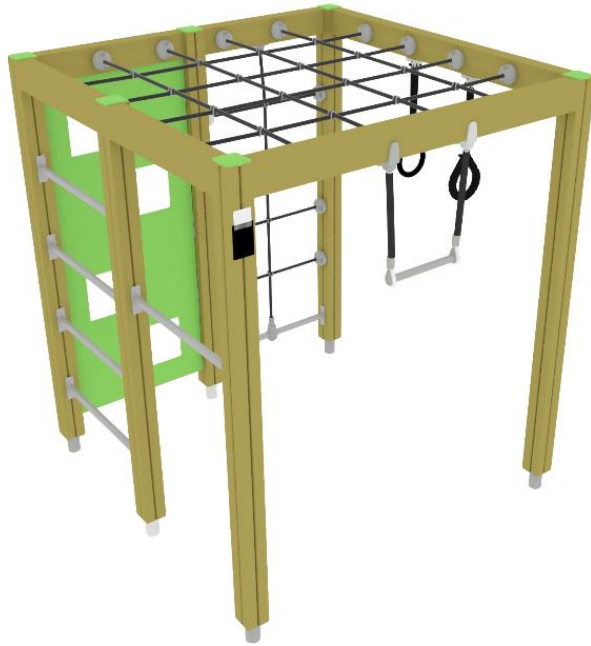

Climbing frames

User age	3+
Impact area, m ²	25
Max. free fall height, mm	1970
Safety info	EN 1176-1 TÜV
Ropes	