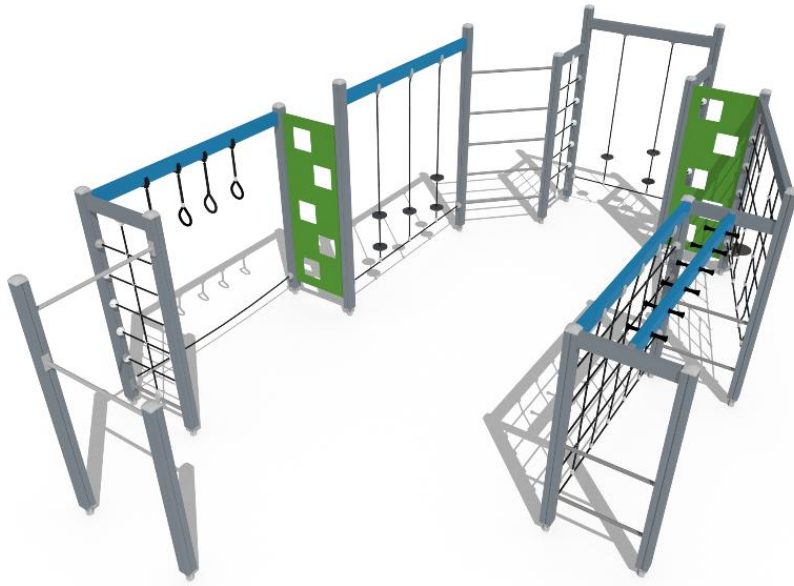

Q11770-1

ADVENTURE TRACK

User age	6+
Product length, mm	4900
Product width, mm	7640
Product height, mm	2680
Impact area, m²	70.8
Falling space, m²	66.7
Max. free fall height, mm	2220
Safety info	EN 1176-1 TÜV
Installation time (for 1), h	10
Ropes	🔥