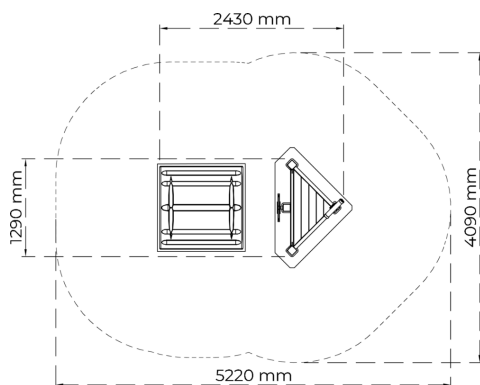

-  Meeting points
2
-  Play panels
5
-  Roofs
1
-  Towers
2

User age	1+
Product length, mm	2430
Product width, mm	1290
Product height, mm	2260
Falling space, m ²	18
Max. free fall height, mm	310
Safety info	EN 1176-1 TÜV