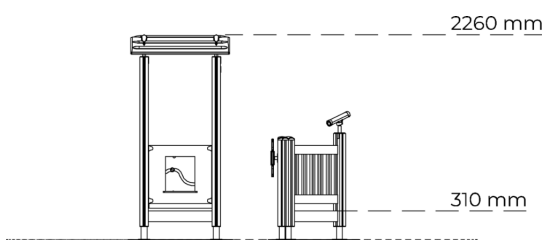

-  Meeting points
2
-  Play panels
5
-  Roofs
1
-  Towers
2

User age	1+
Product length, mm	2430
Product width, mm	1290
Product height, mm	2260
Falling space, m ²	18
Max. free fall height, mm	310
Safety info	EN 1176-1 TÜV