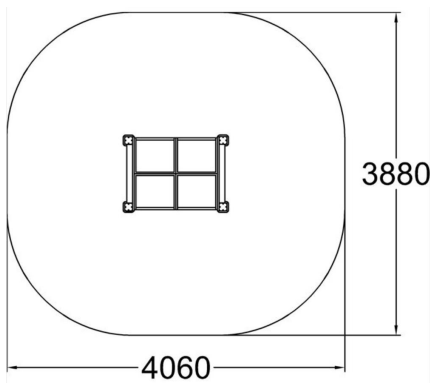

Q11754-6

TUBE TUNNEL

User age	1+
Number of users	1
Product length, mm	890
Product width, mm	1230
Product height, mm	1160
Impact area, m ²	13.8
Falling space, m ²	13.8
Max. free fall height, mm	1050
Safety info	EN 1176-1 TÜV