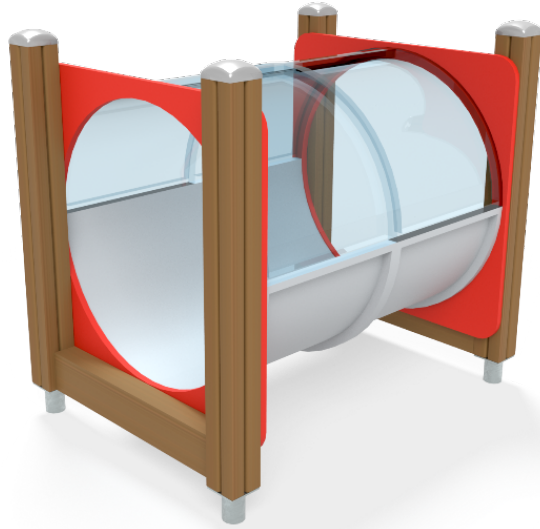

Q11754-6

TUBE TUNNEL

User age	1+
Number of users	1
Product length, mm	890
Product width, mm	1230
Product height, mm	1160
Impact area, m ²	13.8
Falling space, m ²	13.8
Max. free fall height, mm	1050
Safety info	EN 1176-1 TÜV