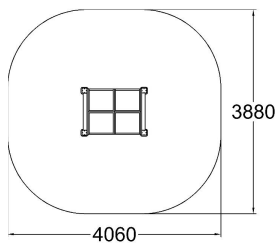

**Q11754-5**

**TUBE TUNNEL**

User age	1+
Number of users	3
Product length, mm	1270
Product width, mm	930
Product height, mm	1100
Impact area, m <sup>2</sup>	13.8
Max. free fall height, mm	1100
Safety info	EN 1176-1 TÜV