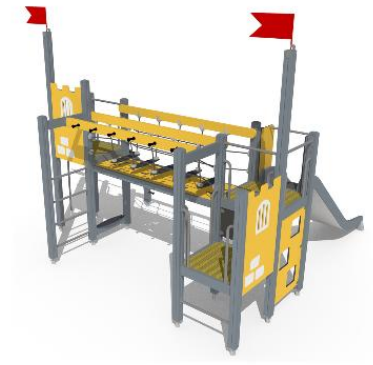

# CASTLE ADVENTURE

 Balancing  
1

 Bridges  
1

 Climbing  
2

 Exercising  
1

 Meeting points  
2

 Slides  
1

 Towers  
2

User age	2+
Number of users	8
Product length, mm	4310
Product width, mm	4550
Product height, mm	3660
Impact area, m <sup>2</sup>	39
Height required, mm	4660
Max. free fall height, mm	1470
Safety info	EN 1176-1, 3:2008
Ropes	