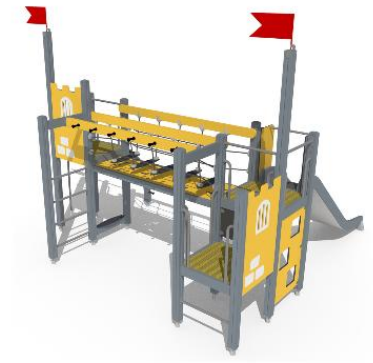

CASTLE ADVENTURE

 Balancing
1

 Bridges
1

 Climbing
2

 Exercising
1

 Meeting points
2

 Slides
1

 Towers
2

User age	2+
Number of users	8
Product length, mm	4310
Product width, mm	4550
Product height, mm	3660
Impact area, m ²	39
Height required, mm	4660
Max. free fall height, mm	1470
Safety info	EN 1176-1, 3:2008
Ropes	