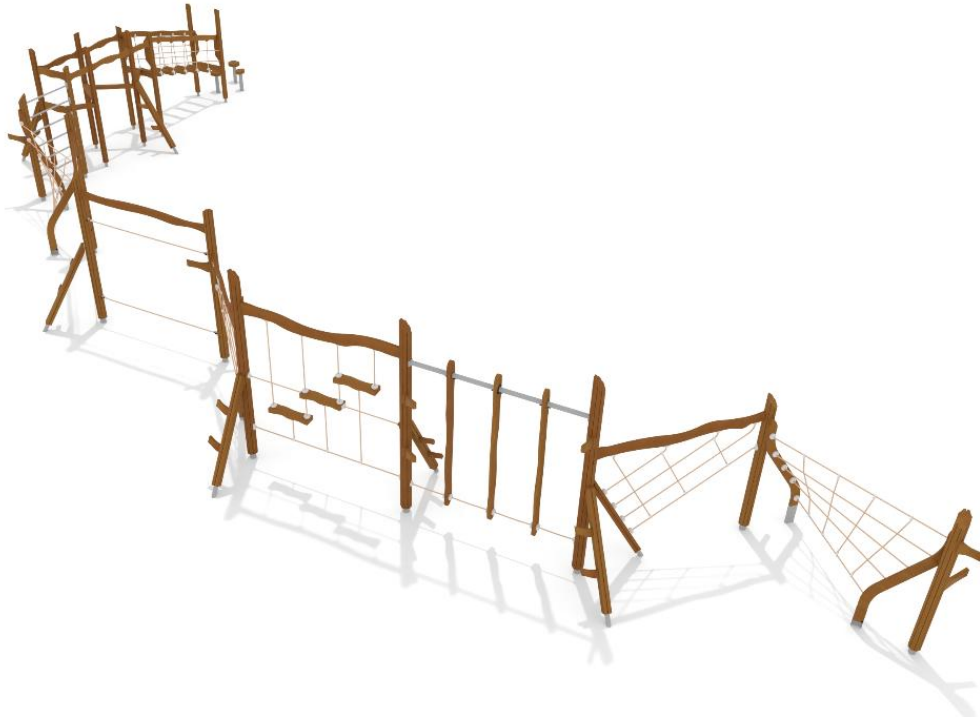

-  Balancing
3
-  Bridges
2
-  Climbing
7
-  Towers
4

User age	4+
Product length, mm	15640
Product width, mm	16900
Product height, mm	3000
Impact area, m ²	114
Falling space, m ²	121.8
Max. free fall height, mm	2600
Safety info	EN 1176-1 TÜV