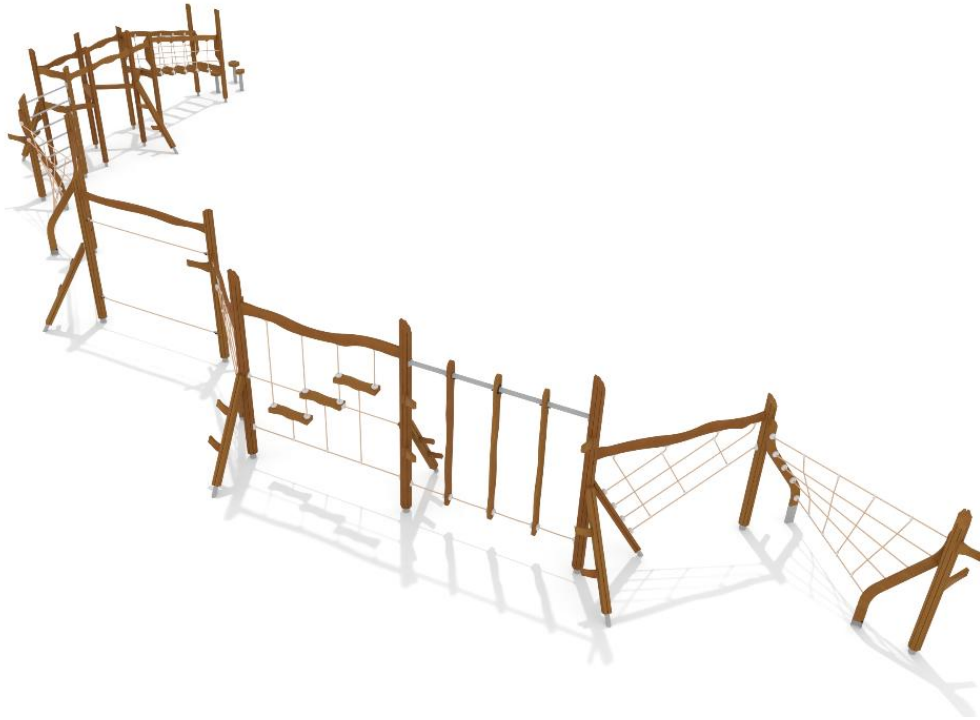

-  Balancing  
3
-  Bridges  
2
-  Climbing  
7
-  Towers  
4

User age	4+
Product length, mm	15640
Product width, mm	16900
Product height, mm	3000
Impact area, m <sup>2</sup>	114
Falling space, m <sup>2</sup>	121.8
Max. free fall height, mm	2600
Safety info	EN 1176-1 TÜV