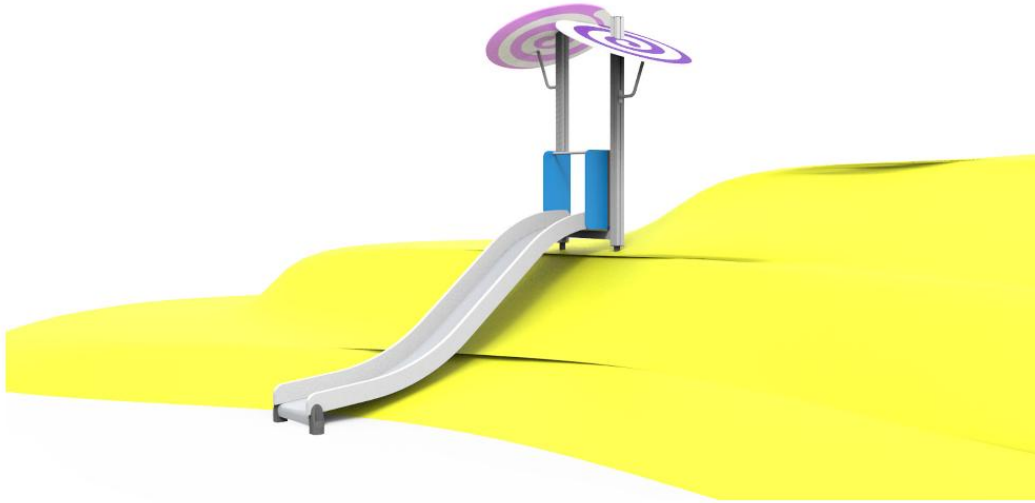

Q11686

# EMBANKMENT SLIDE

Number of users	3
Product length, mm	3260
Product width, mm	1900
Product height, mm	3940
Impact area, m <sup>2</sup>	14
Falling space, m <sup>2</sup>	14
Max. free fall height, mm	1000
Safety info	EN 1176-1, 3 TÜV