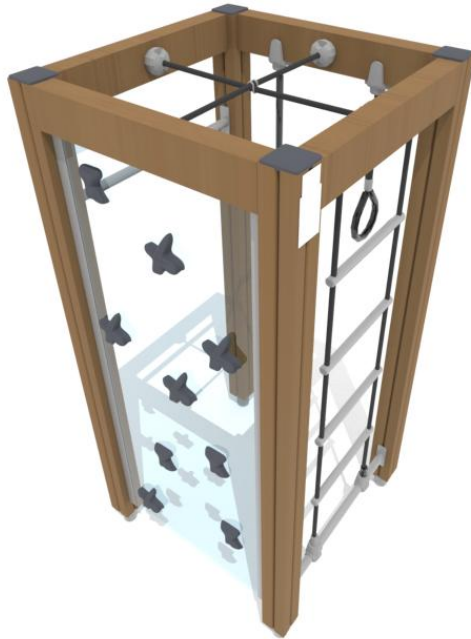

-  Climbing  
2
-  Exercising  
2
-  Towers  
1

User age	4+
Impact area, m <sup>2</sup>	18
Max. free fall height, mm	1970
Safety info	EN 1176-1 TÜV
Ropes	