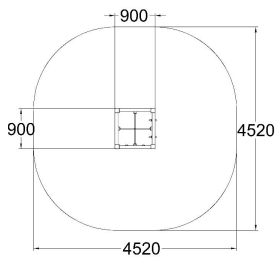

-  Climbing  
2
-  Exercising  
2
-  Towers  
1

User age	4+
Impact area, m <sup>2</sup>	18
Max. free fall height, mm	1970
Safety info	EN 1176-1 TÜV
Ropes	