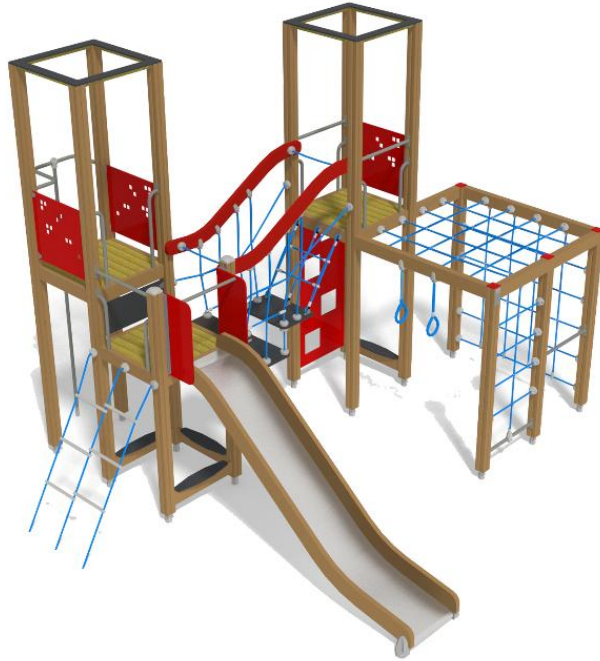

TOWER PLAY AND CLIMBING

Safety info

Ropes

EN 1176-1:2008 TUV