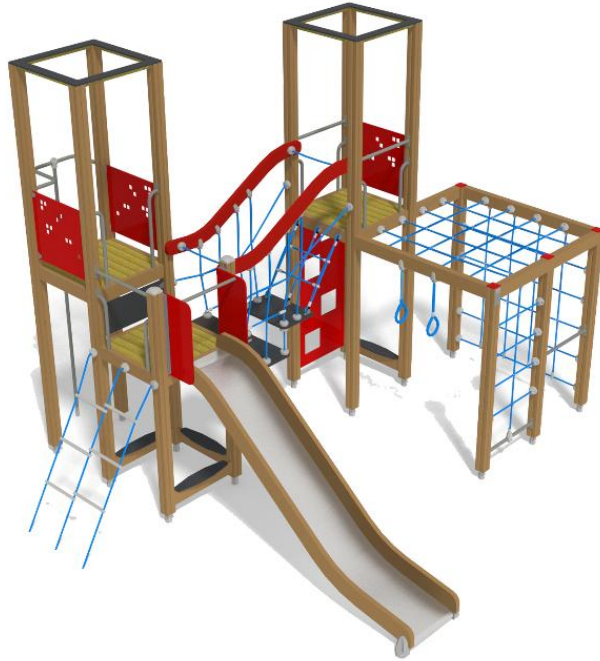

# TOWER PLAY AND CLIMBING

Safety info

Ropes

EN 1176-1:2008 TUV