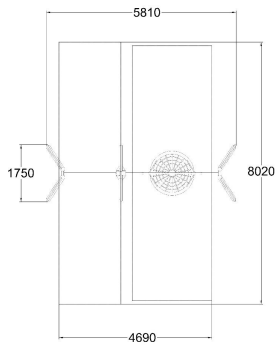

**BIRD NEST SWING + SEAT FOR ONE**

Impact area, m <sup>2</sup>	34
Max. free fall height, mm	1400
Safety info	EN 1176-1, 2 TÜV