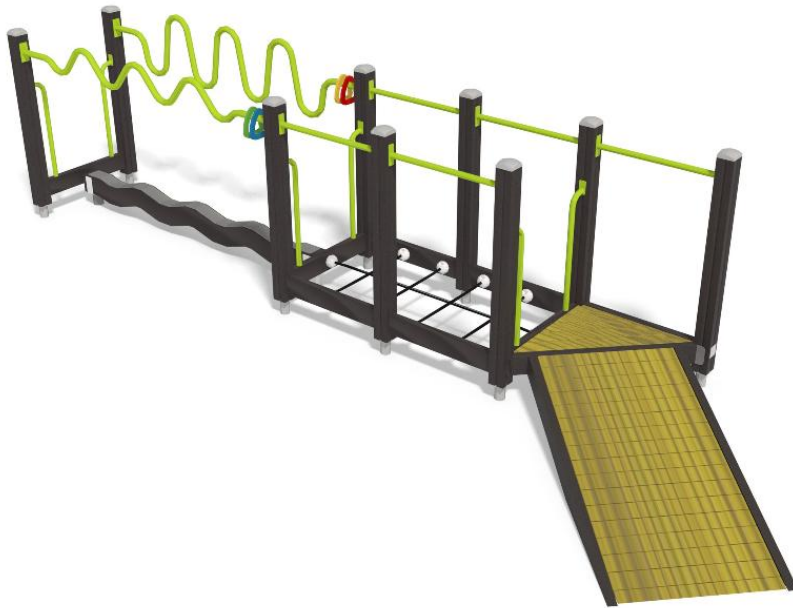

 Balancing
2

 Climbing
1

 Meeting points
1

 Play panels
2

User age	2+
Product length, mm	6010
Product width, mm	2010
Product height, mm	1430
Impact area, m ²	27
Height required, mm	2430
Max. free fall height, mm	270
Safety info	EN 1176-1:2008
Ropes	