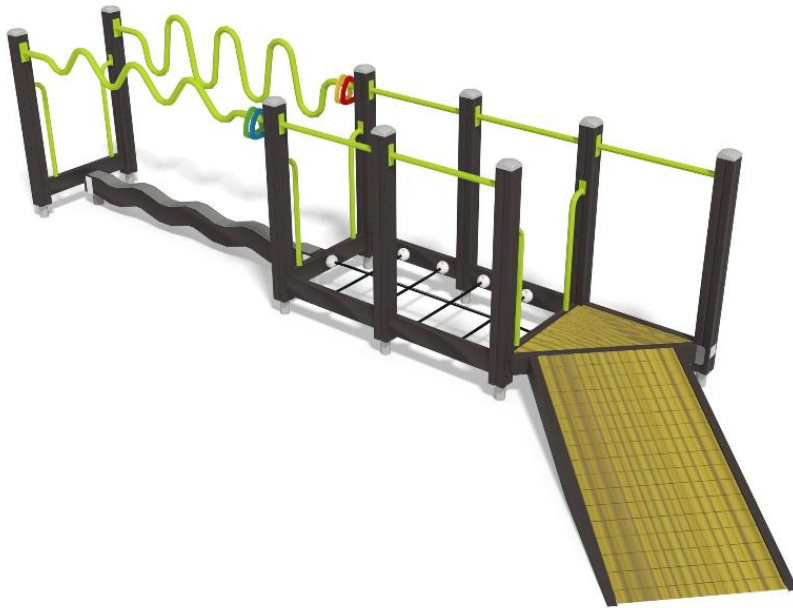

 Balancing
2

 Climbing
1

 Meeting points
1

 Play panels
2

User age	2+
Product length, mm	6010
Product width, mm	2010
Product height, mm	1430
Impact area, m ²	27
Height required, mm	2430
Max. free fall height, mm	270
Safety info	EN 1176-1:2008
Ropes	