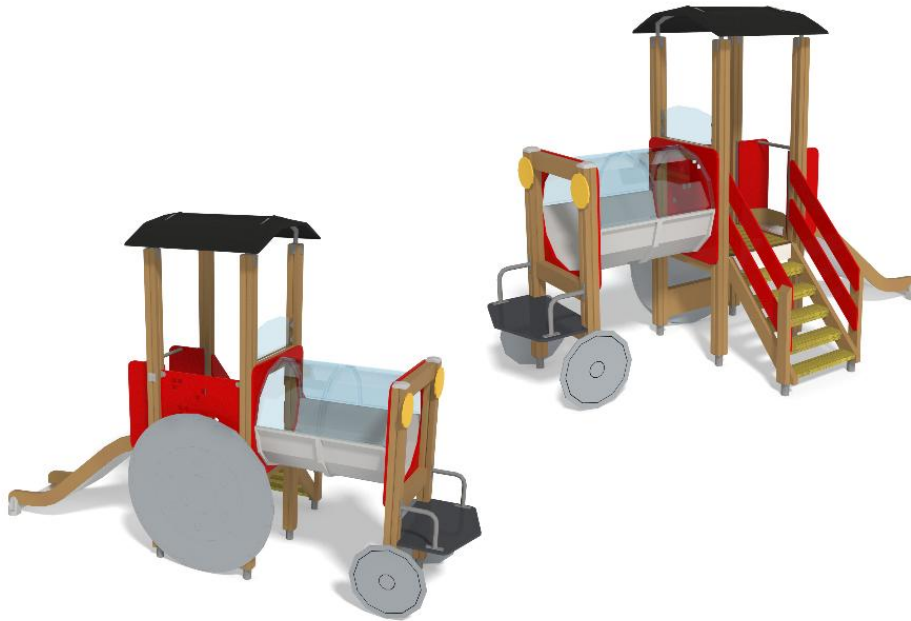

LITTLE TRACTOR

Impact area, m ²	23
Max. free fall height, mm	1000
Safety info	EN 1176-1, 3:2008