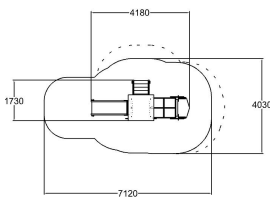

LITTLE TRACTOR

Impact area, m ²	23
Max. free fall height, mm	1000
Safety info	EN 1176-1, 3:2008