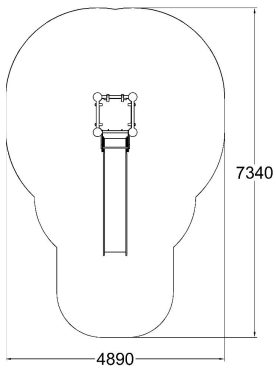

Q11424

SLIDE ON HILL

User age	3+
Number of users	3
Product length, mm	990
Product width, mm	3620
Product height, mm	2350
Impact area, m <sup>2</sup>	27
Falling space, m <sup>2</sup>	27
Height required, mm	4350
Max. free fall height, mm	1470
Safety info	EN 1176-1, 3:2008