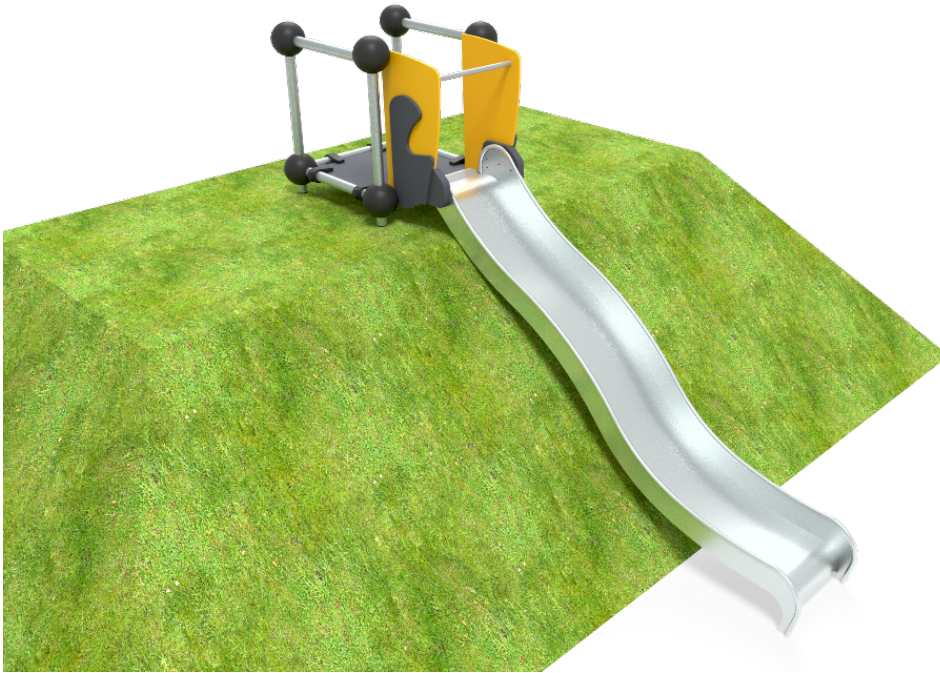

Q11424

SLIDE ON HILL

User age	3+
Number of users	3
Product length, mm	990
Product width, mm	3620
Product height, mm	2350
Impact area, m <sup>2</sup>	27
Falling space, m <sup>2</sup>	27
Height required, mm	4350
Max. free fall height, mm	1470
Safety info	EN 1176-1, 3:2008