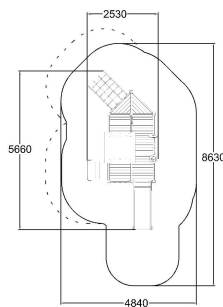

 Climbing
2

 Play panels
6

 Roofs
1

 Slides
1

User age	1+
Number of users	8
Product length, mm	5660
Product width, mm	2530
Product height, mm	2740
Impact area, m ²	32.2
Falling space, m ²	37
Max. free fall height, mm	1000
Safety info	EN 1176-1, 3 TÜV