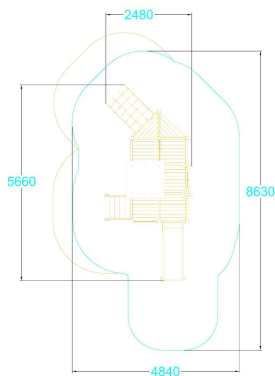

Q11409
LITTLE SHIP

| | |
|-----------------------------|-------------------|
| Impact area, m ² | 32 |
| Max. free fall height, mm | 1000 |
| Safety info | EN 1176-1, 3:2017 |