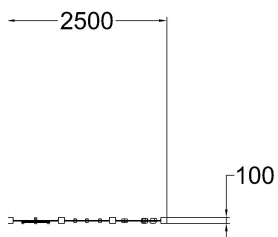

Q11377

PLAY WALL

Product length, mm	2500
Product width, mm	100
Product height, mm	1150
Safety info	EN 1176-1 TÜV