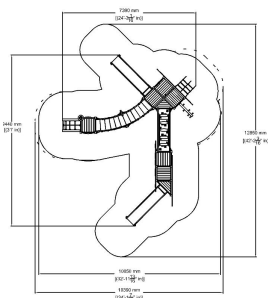

-  Bridges
2
-  Climbing
3
-  Play panels
2
-  Slides
2
-  Towers
1

User age	3+
Number of users	25
Product length, mm	9440
Product width, mm	7390
Product height, mm	4200
Impact area, m ²	72.6
Falling space, m ²	75
Max. free fall height, mm	1470
Safety info	EN 1176-1, 3 TÜV
Ropes	