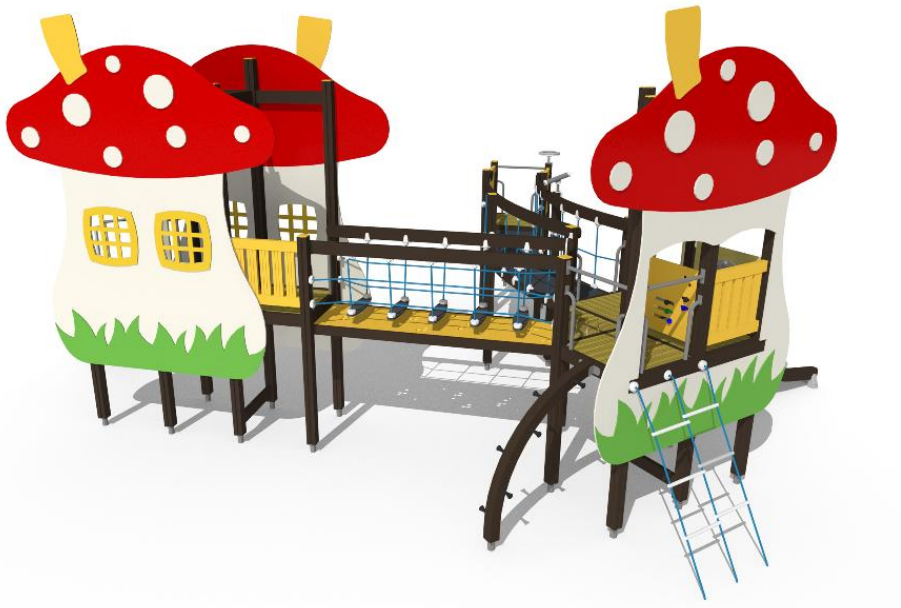

-  Bridges
2
-  Climbing
3
-  Play panels
2
-  Slides
2
-  Towers
1

User age	3+
Number of users	25
Product length, mm	9440
Product width, mm	7390
Product height, mm	4200
Impact area, m ²	72.6
Falling space, m ²	75
Max. free fall height, mm	1470
Safety info	EN 1176-1, 3 TÜV
Ropes	