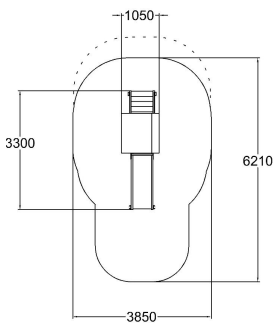

-  Climbing  
1
-  Slides  
1
-  Towers  
1

User age	1+
Number of users	4
Product length, mm	3300
Product width, mm	1050
Product height, mm	2850
Impact area, m <sup>2</sup>	19.1
Falling space, m <sup>2</sup>	21.3
Max. free fall height, mm	1000
Safety info	EN 1176-1, 3 TÜV