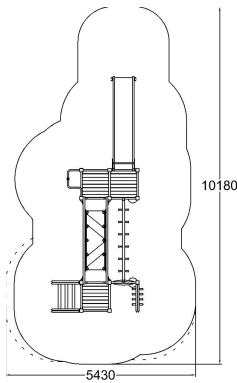

Q11313-1

PLAY TOWERS

User age	4+
Impact area, m ²	41
Max. free fall height, mm	1470
Safety info	EN 1176-1, 3 TÜV
Ropes	