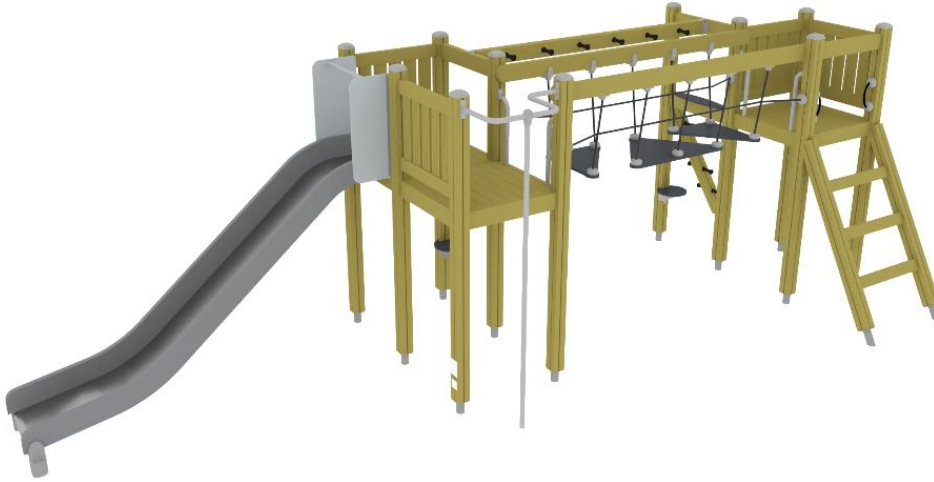

Q11313-1

PLAY TOWERS

User age	4+
Impact area, m ²	41
Max. free fall height, mm	1470
Safety info	EN 1176-1, 3 TÜV
Ropes	