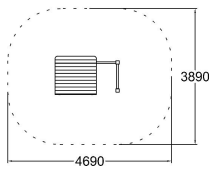

-  Meeting points
1
-  Play panels
1
-  Roofs
1
-  Towers
1

User age	1+
Number of users	5
Product length, mm	1840
Product width, mm	1090
Product height, mm	1720
Falling space, m ²	16
Height required, mm	2800
Safety info	EN 1176-1 TÜV