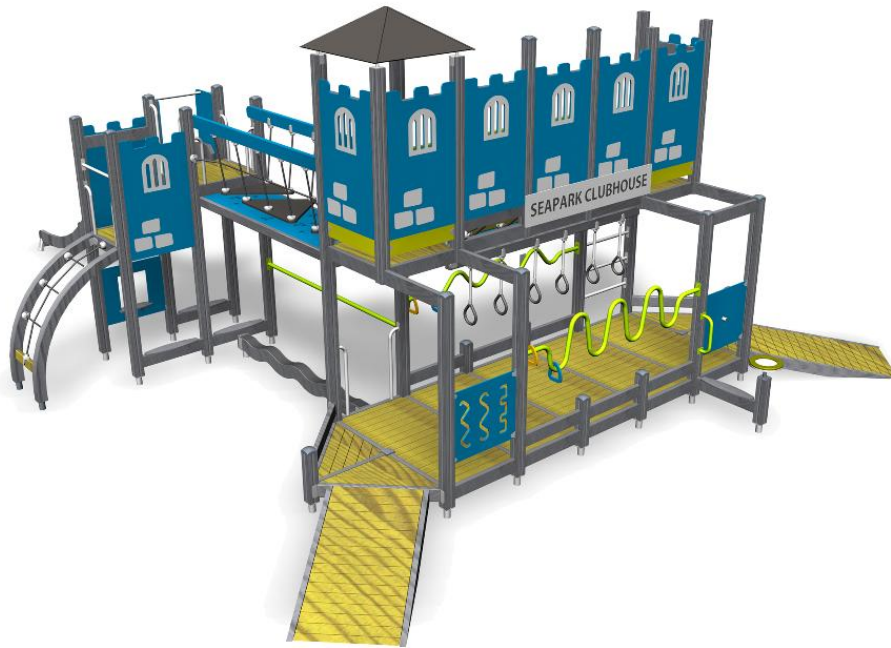

Q11277

# INCLUSIVE ACTIVITY PLAY

Impact area, m <sup>2</sup>	72
Max. free fall height, mm	1970
Safety info	EN 1176-1, 3:2008
Ropes	●