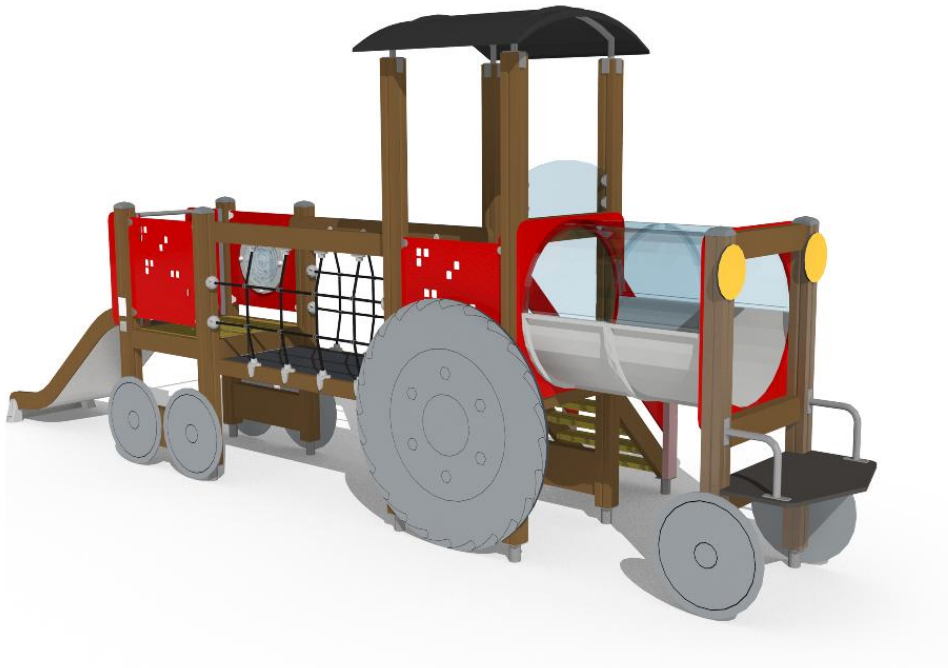

Q11265

LITTLE RED TRACTOR

Impact area, m ²	32
Max. free fall height, mm	1000
Safety info	EN 1176-1:2008
Ropes	●